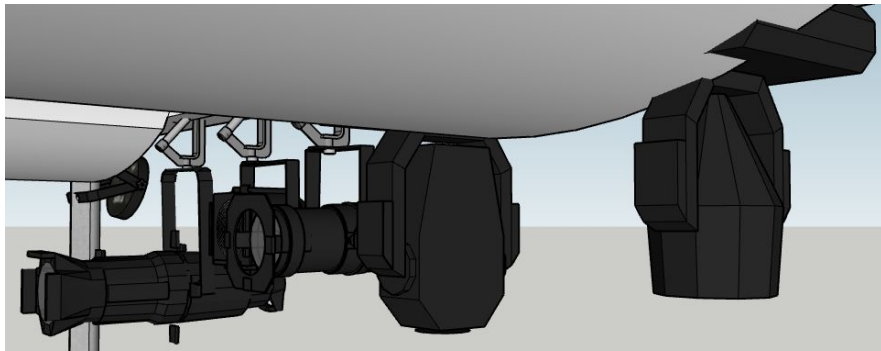

Site and Physical Planning

The Temporary Stage will be located on the ground floor at the south end in the Permanent Housing project.

Floorplan

Birdseye View of SketchUp

North Elevation View

South Elevation View

East Elevation View

West Elevation View

Detail View -Temporary Stage

N

Unique Design Element

Vinyl
rooftop

Temporary Stage Model

Q & A