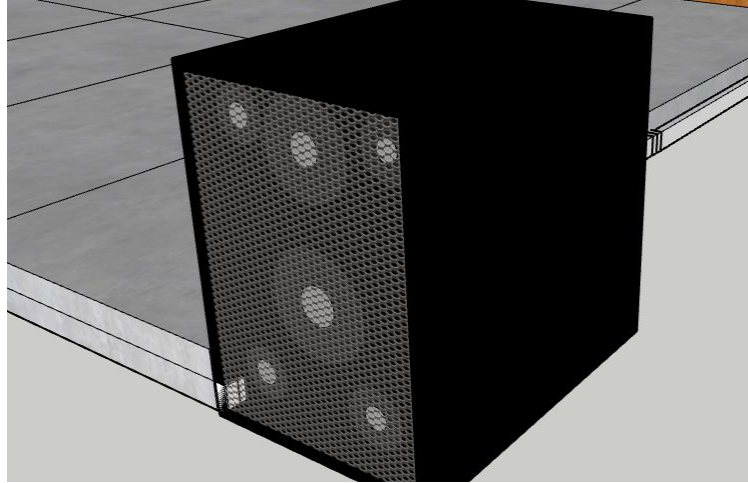

Overview and Goals

- Temporary stage with a platform of 16'x16'
- Bringing the community closer
- Showcase Art
- Renting out

Funding

- The Karma for Cara Foundation is a micro-grant that inspires teens to help their community
- Ranges from \$250-\$1,000.00
- The Temporary Stage will be rented out so we can earn money to replace damaged parts of the stage and replace them

Site and Physical Planning

The Temporary Stage will be located on the ground floor at the south end in the Permanent Housing project.

Floorplan

Birdseye View of SketchUp

North Elevation View

South Elevation View

East Elevation View

West Elevation View

Detail View -Temporary Stage

N

Unique Design Element

Vinyl
rooftop

Temporary Stage Model

Q & A