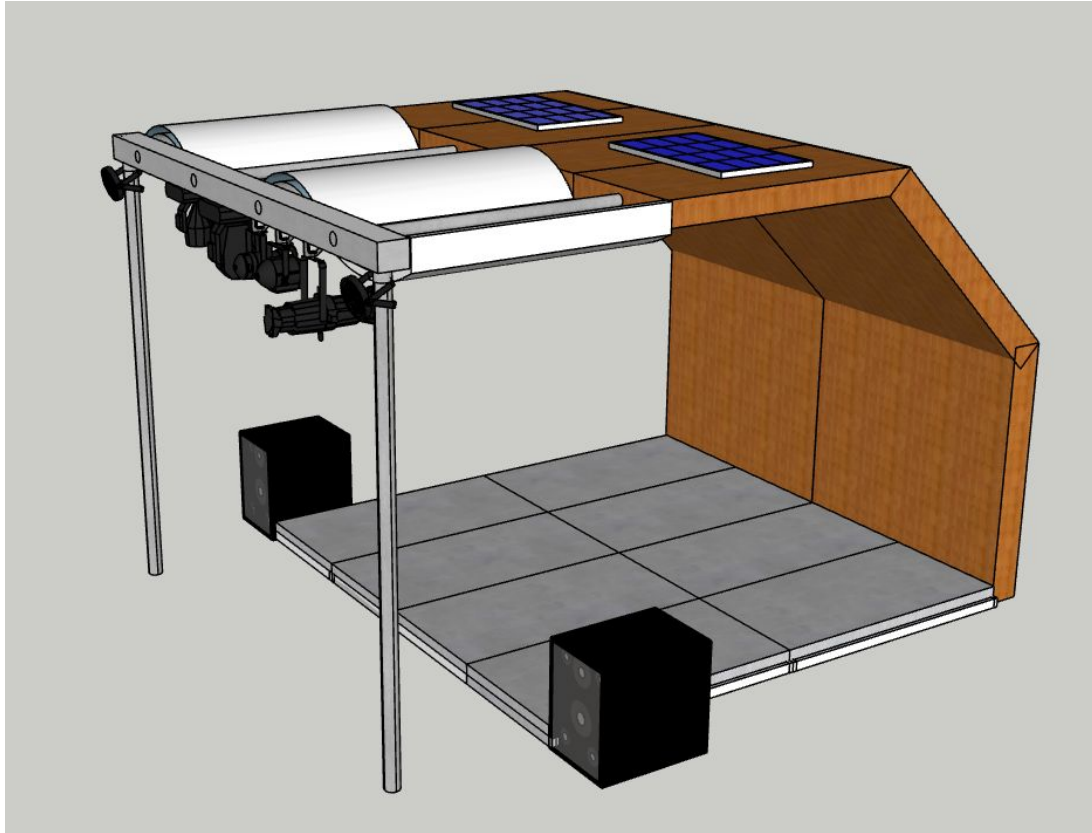

Overview and Goals

- Temporary stage with a platform of 16'x16'
- Bringing the community closer
- Showcase Art
- Renting out

Funding

- The Karma for Cara Foundation is a micro-grant that inspires teens to help their community
- Ranges from \$250-\$1,000.00
- The Temporary Stage will be rented out so we can earn money to replace damaged parts of the stage and replace them

Site and Physical Planning

The Temporary Stage will be located on the ground floor at the south end in the Permanent Housing project.

Floorplan

Birdseye View of SketchUp

North Elevation View

South Elevation View

East Elevation View

West Elevation View

Detail View -Temporary Stage

N

Unique Design Element

Vinyl
rooftop

Temporary Stage Model

Q & A