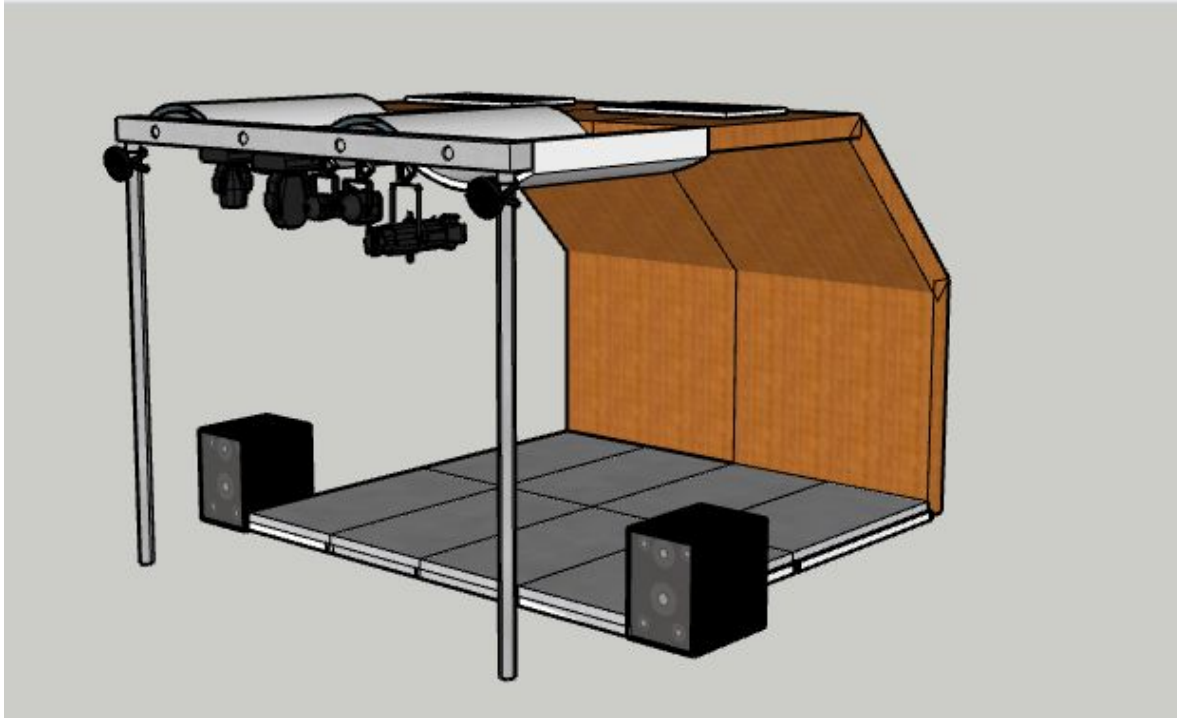

Overview and Goals

- Temporary stage with a platform of 16'x16'
- Bringing the community closer
- Showcase Art
- Renting out

Funding

- The Karma for Cara Foundation is a micro-grant that inspires teens to help their community
- Ranges from \$250-\$1,000.00
- The Temporary Stage will be rented out so we can earn money to replace damaged parts of the stage and replace them

Site and Physical Planning

The Temporary Stage will be located on the ground floor at the south end in the Permanent Housing project.

Floorplan

Birdseye View of SketchUp

North Elevation View

South Elevation View

East Elevation View

West Elevation View

Detail View -Temporary Stage

N

Unique Design Element

Vinyl
rooftop

Temporary Stage Model

Q & A