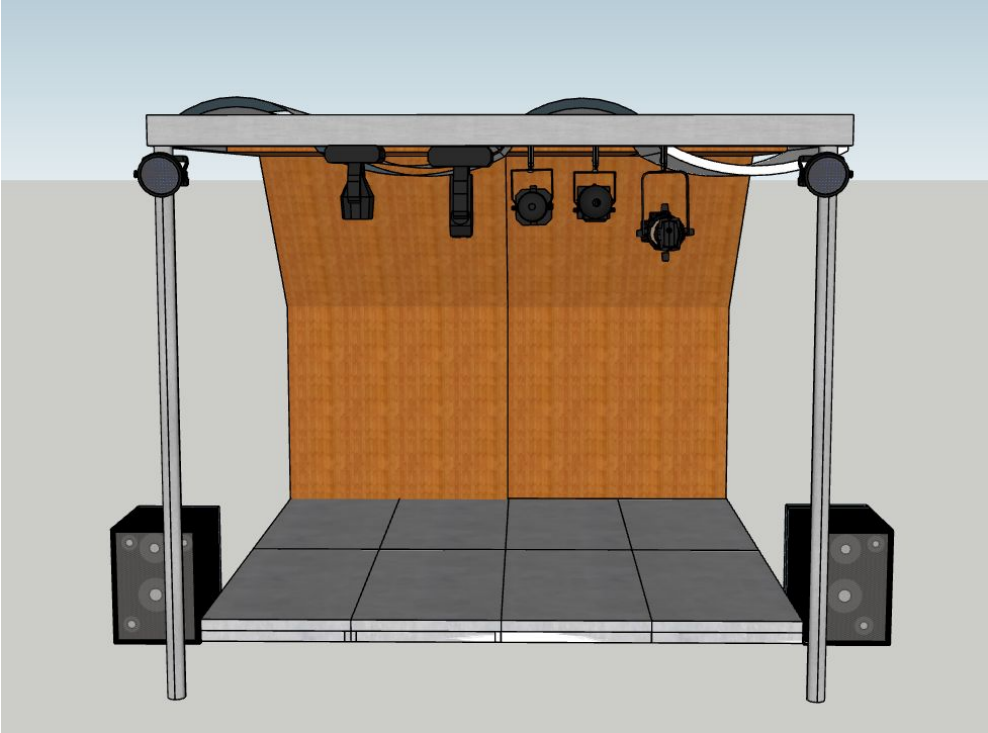

Site and Physical Planning

The Temporary Stage will be located on the ground floor at the south end in the Permanent Housing project.

Floorplan

Birdseye View of SketchUp

North Elevation View

South Elevation View

East Elevation View

West Elevation View

Detail View -Temporary Stage

N

Unique Design Element

Vinyl
rooftop

Temporary Stage Model

Q & A