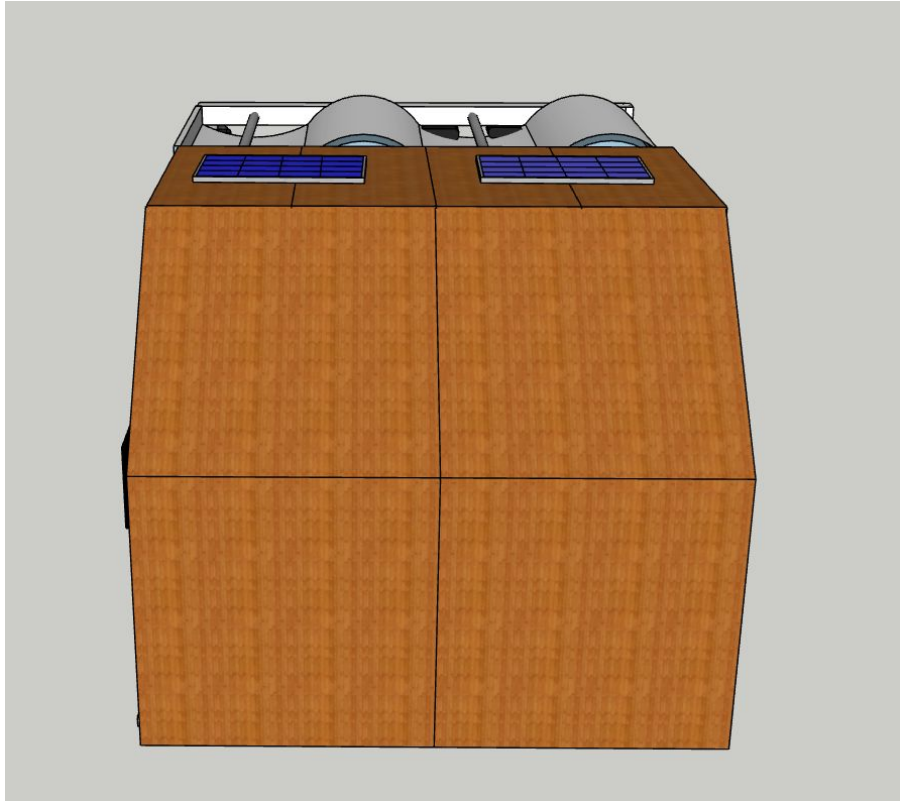

Site and Physical Planning

The Temporary Stage will be located on the ground floor at the south end in the Permanent Housing project.

Floorplan

Birdseye View of SketchUp

North Elevation View

South Elevation View

East Elevation View

West Elevation View

Detail View -Temporary Stage

N

Unique Design Element

Vinyl
rooftop

Temporary Stage Model

Q & A