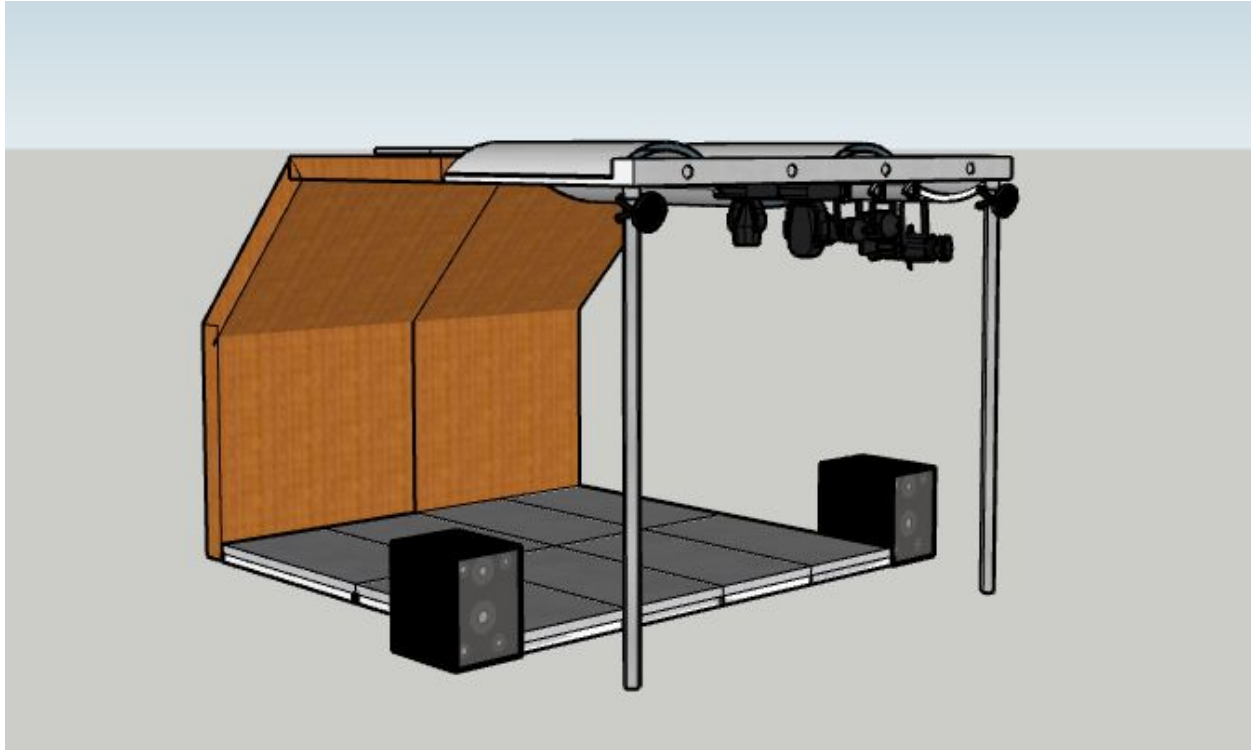

Overview and Goals

- Temporary stage with a platform of 16'x16'
- Bringing the community closer
- Showcase Art
- Renting out

Funding

- The Karma for Cara Foundation is a micro-grant that inspires teens to help their community
- Ranges from \$250-\$1,000.00
- The Temporary Stage will be rented out so we can earn money to replace damaged parts of the stage and replace them

Site and Physical Planning

The Temporary Stage will be located on the ground floor at the south end in the Permanent Housing project.

Floorplan

Birdseye View of SketchUp

North Elevation View

South Elevation View

East Elevation View

West Elevation View

Detail View -Temporary Stage

N

Unique Design Element

Vinyl
rooftop

Temporary Stage Model

Q & A